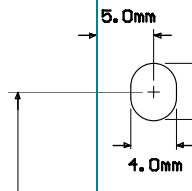

ASSEMBLY BORDER

SCORE LINE

205.00mm

18.35mm

Bottom Overlay

ASSEMBLY BORDER

ASSEMBLY

ASSEMBLY BORDER