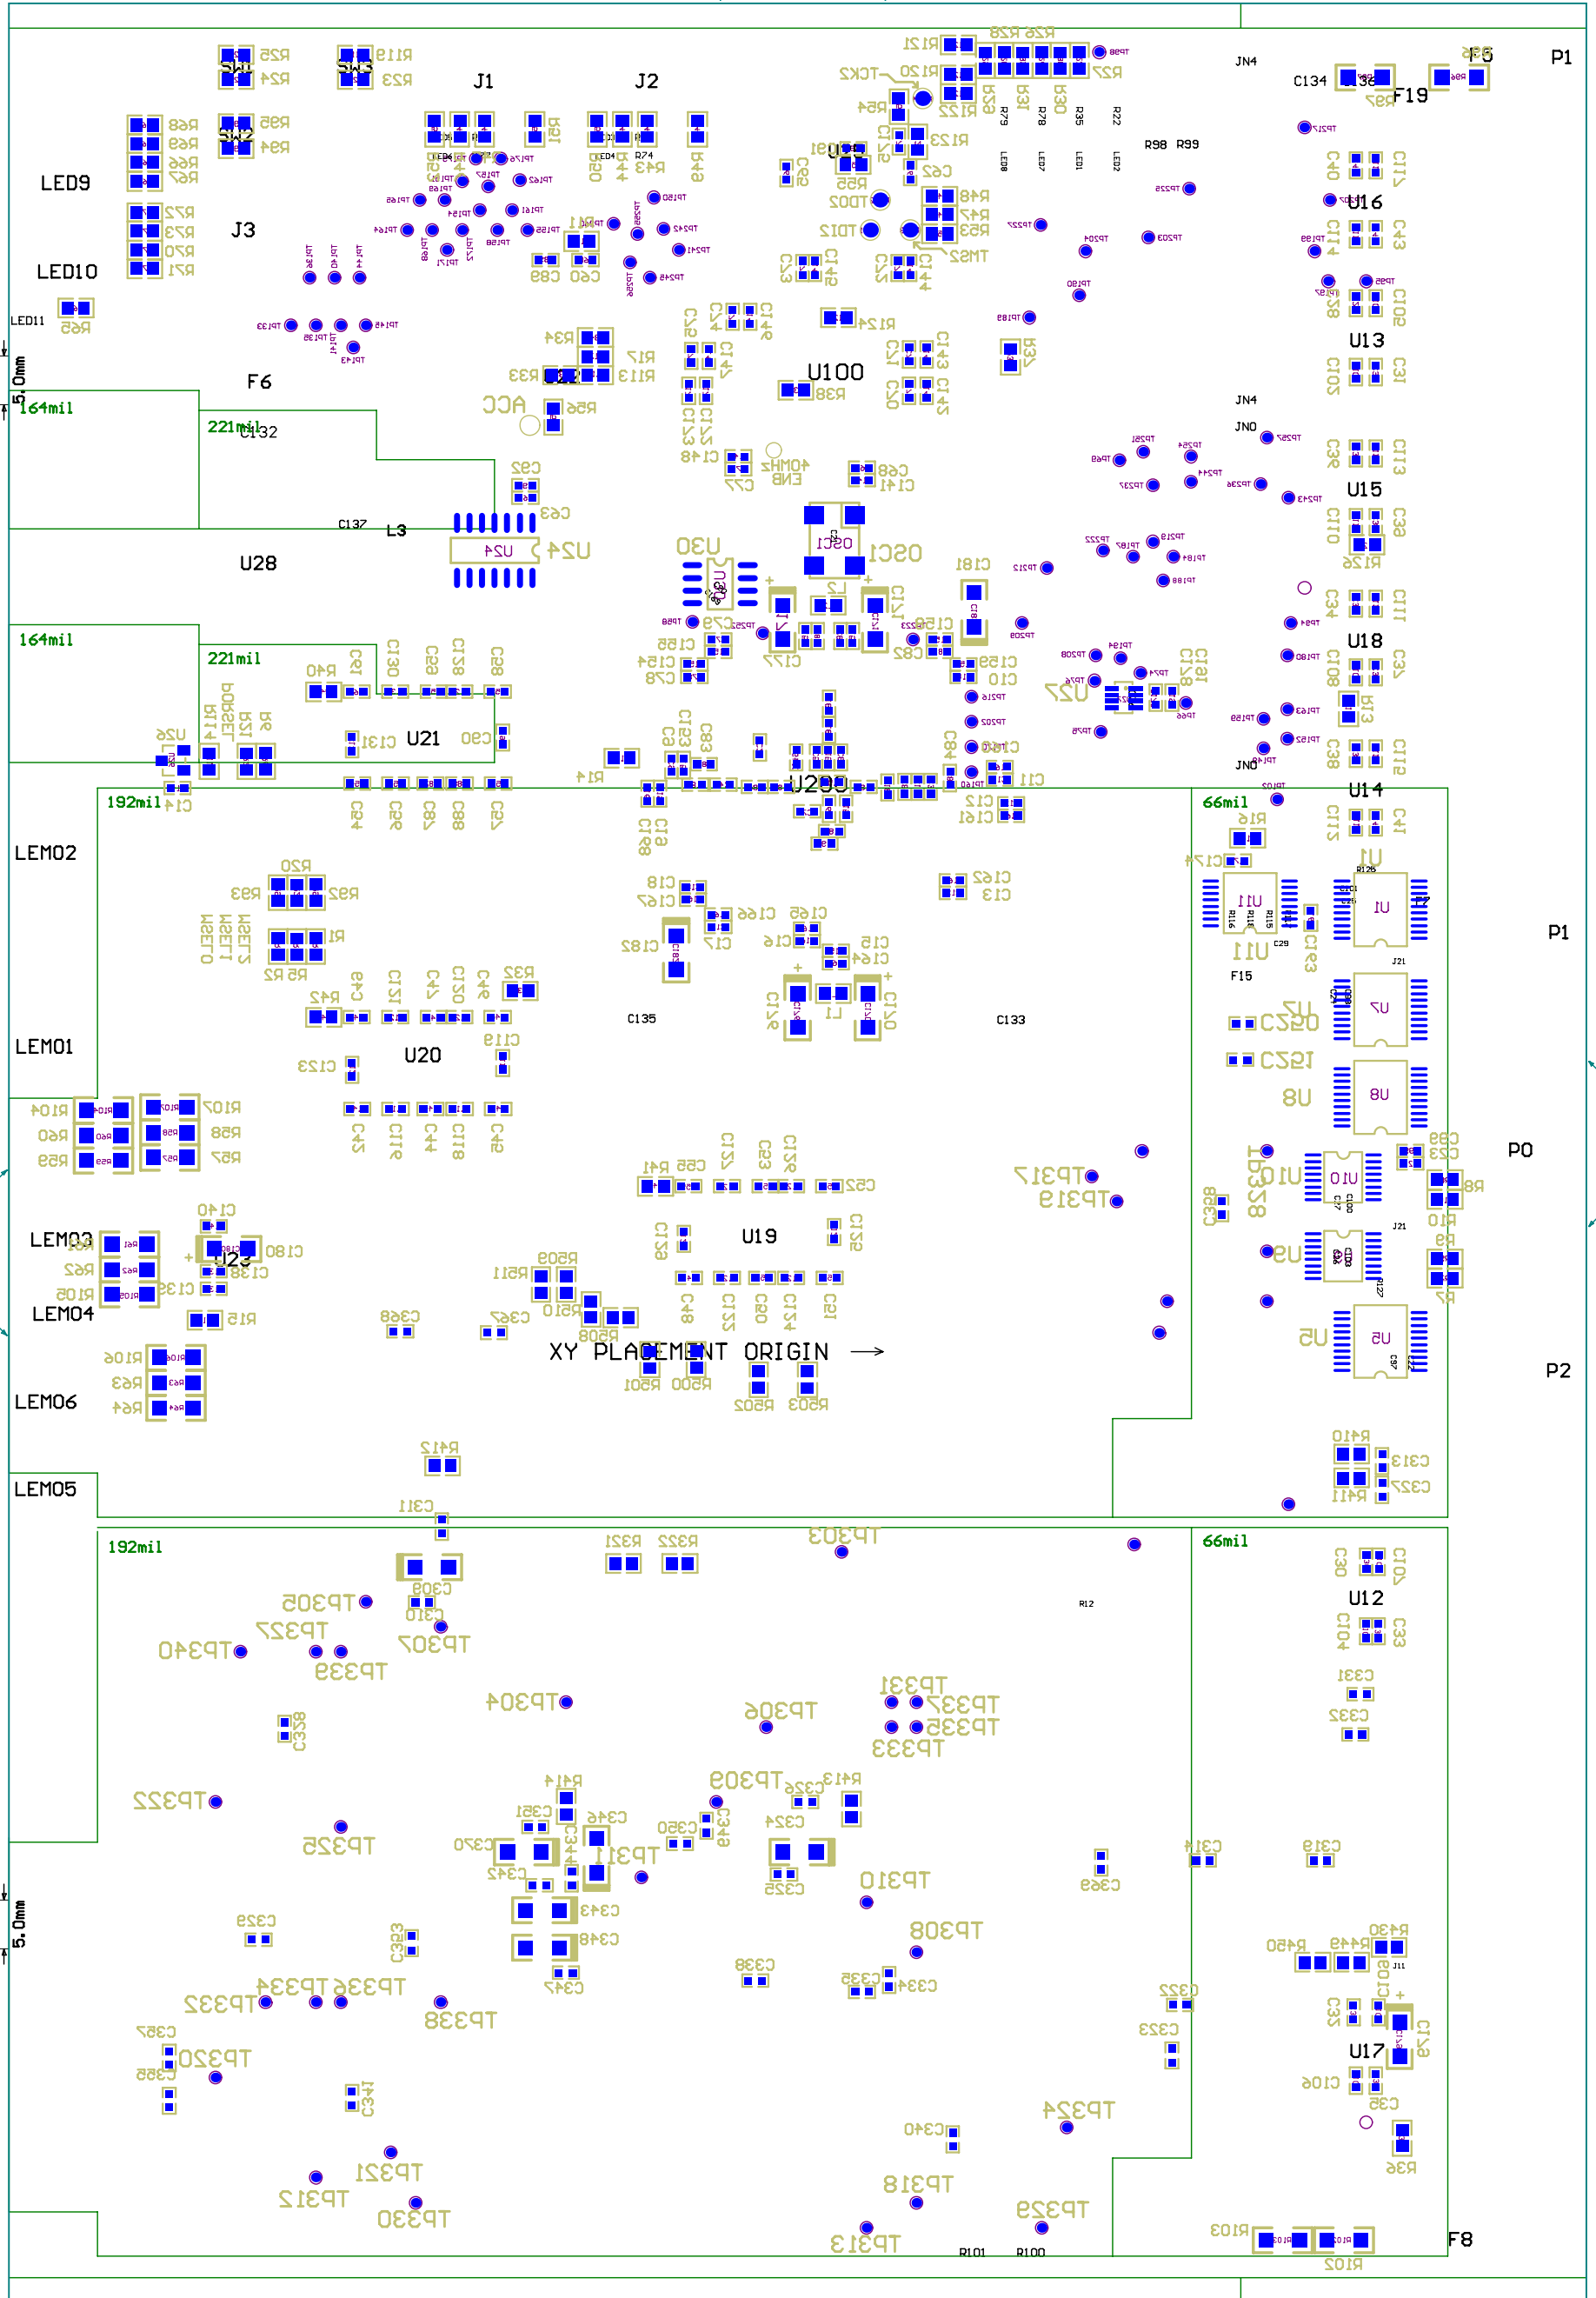

ASSEMBLY BORDER

SCORE LINE

205.00mm

18.35mm

Bottom Overlay

ASSEMBLY BORDER

ASSEMBLY

ASSEMBLY BORDER