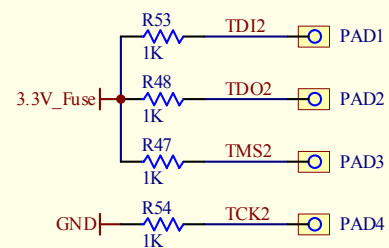

JTAG->STRATIX

JTAG->Config Flash

DAB64x: JTAG Interface / Scanbridge			
Revision	Drawing #:	TRUMF	Cannot open file
0	Sheet #: 7 of 13	4004 Wesbrook Mall	G:\AHW\PR
	Size: B	Vancouver, B.C.	OTEL\SCH
	Drawn by: Daryl Bishop	Canada	LIB\TRIUM
	Date: 09/05/2005	V6T 2A3	Doc
File: D:\My Documents\Docs\DAB\DAB64x_Rev1\DAB64x\Rev1\DAB64x_SCAN Bridge_SchDoc			