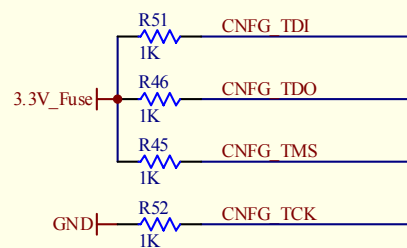

JTAG->STRATIX

JTAG->Config Flash

DAB64x: JTAG Interface / Scanbridge			
Revision	Drawing #:	TRUMF	Cannot open file
0	Sheet #: 7 of 13	4004 Wesbrook Mall	G:\AHW\PR
	Size: B	Vancouver, B.C.	OTEL\SCH
	Drawn by: Daryl Bishop	Canada	LIB\TRIUM
	Date: 09/05/2005	V6T 2A3	Doc
File: D:\My Documents\Docs\DAB\DAB64x_Rev1\DAB64x\Rev1\DAB64x_SCAN Bridge_SchDoc			