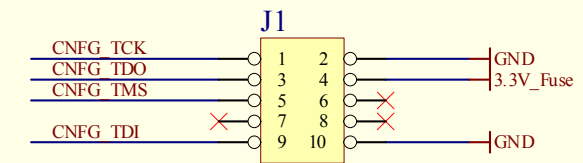

JTAG->STRATIX

JTAG->Config Flash

DAB64x: JTAG Interface / Scanbridge			
Revision	Drawing #:	TRUMF	Cannot open file
0	Sheet #: 7 of 13	4004 Wesbrook Mall	G:\AHW\PR
	Size: B	Vancouver, B.C.	OTEL\SCH
	Drawn by: Daryl Bishop	Canada	LIB\TRIUM
	Date: 09/05/2005	V6T 2A3	Doc
File: D:\My Documents\Docs\DAB\DAB64x_Rev1\DAB64x\Rev1\DAB64x_SCAN Bridge_SchDoc			