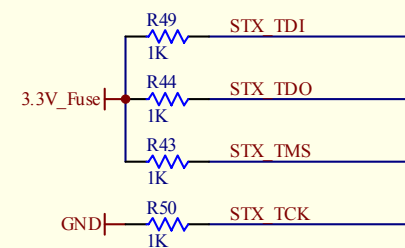

JTAG->STRATIX

JTAG->Config Flash

DAB64x: JTAG Interface / Scanbridge			
Revision	Drawing #:	TRUMF	Cannot open file
0	Sheet #: 7 of 13	4004 Wesbrook Mall	G:\AHW\PR
	Size: B	Vancouver, B.C.	OTEL\SCH
	Drawn by: Daryl Bishop	Canada	LIB\TRIUM
	Date: 09/05/2005	V6T 2A3	Doc
File: D:\My Documents\Docs\DAB\DAB64x_Rev1\DAB64x\Rev1\DAB64x_SCAN Bridge_SchDoc			