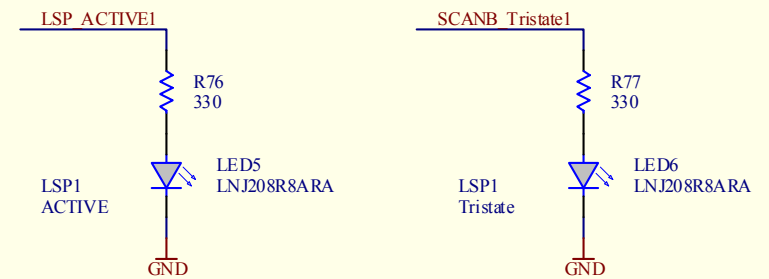

JTAG->STRATIX

JTAG->Config Flash

DAB64x: JTAG Interface / Scanbridge			
Revision	Drawing #:	TRUMF	Cannot open file
0	Sheet #: 7 of 13	4004 Wesbrook Mall	G:\AHW\PR
	Size: B	Vancouver, B.C.	OTEL\SCH
	Drawn by: Daryl Bishop	Canada	LIB\TRIUM
	Date: 09/05/2005	V6T 2A3	Doc
File: D:\My Documents\Docs\DAB\DAB64x_Rev1\DAB64x\Rev1\DAB64x_SCAN Bridge_SchDoc			