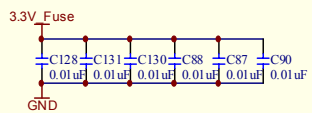

MEM_Vert_SRAM_Data[31_0] Vert SRAM Data[31_0]
 MEM_Vert_SRAM_Add[20_0] Vert SRAM Add[20_0]

MEM_Hor_SRAM_Data[31_0] Hor SRAM Data[31_0]
 MEM_Hor_SRAM_Add[20_0] Hor SRAM Add[20_0]

MEM_PM_SRAM_Data[31_0] PM SRAM Data[31_0]
 MEM_PM_SRAM_Add[20_0] PM SRAM Add[20_0]

DAB64x: H,V & PM Synchronous SRAM

Revision 0 Drawing #: 09/05/2005
 Sheet #: 10 of 13 Size: C
 Drawn by: Daryl Bishop Date: 09/05/2005
 TRIUMF 4004 Westbrook Mall Vancouver, B.C. Canada
 G:\AHWP\ROTEL\SC\REV2\AS
 File: D:\My Documents\Docs\DAB\DAB64x Rev1\DAB64x Synch SRAM93h.Dwg