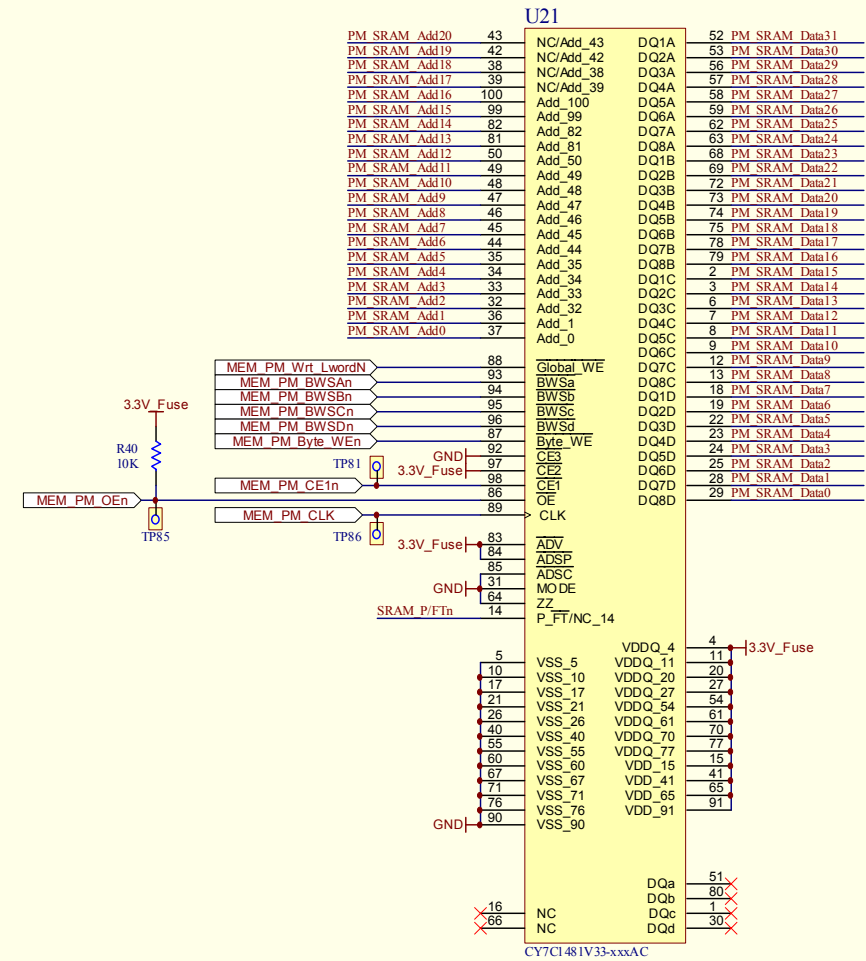

MEM_Vert_SRAM_Data[31_0] Vert SRAM Data[31_0]
 MEM_Vert_SRAM_Add[20_0] Vert SRAM Add[20_0]

MEM_Hor_SRAM_Data[31_0] Hor SRAM Data[31_0]
 MEM_Hor_SRAM_Add[20_0] Hor SRAM Add[20_0]

MEM_PM_SRAM_Data[31_0] PM SRAM Data[31_0]
 MEM_PM_SRAM_Add[20_0] PM SRAM Add[20_0]

DAB64x: H,V & PM Synchronous SRAM

Revision 0 Drawing #: 09/05/2005
 Sheet #: 10 of 13 Size: C
 Drawn by: Daryl Bishop Date: 09/05/2005
 TRIUMF 4004 Westbrook Mall Vancouver, B.C. Canada
 G:\AHWP\ROTEL\SC\REV2\AS
 File: D:\My Documents\Docs\DAB\DAB64x Rev1\DAB64x Synch SRAM93h.Dwg