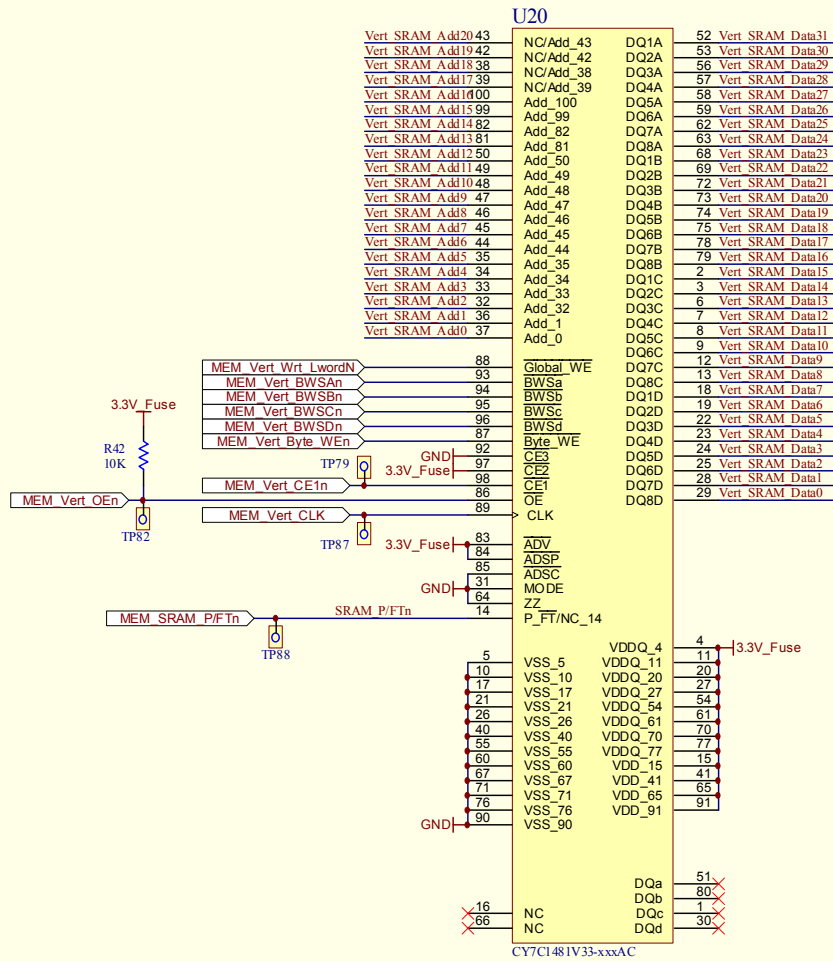

MEM_Vert_SRAM_Data[31_0] Vert SRAM Data[31_0]
 MEM_Vert_SRAM_Add[20_0] Vert SRAM Add[20_0]

MEM_Hor_SRAM_Data[31_0] Hor SRAM Data[31_0]
 MEM_Hor_SRAM_Add[20_0] Hor SRAM Add[20_0]

MEM_PM_SRAM_Data[31_0] PM SRAM Data[31_0]
 MEM_PM_SRAM_Add[20_0] PM SRAM Add[20_0]

DAB64x: H,V & PM Synchronous SRAM

Revision 0 Drawing #: 09/05/2005
 Sheet #: 10 of 13 Size: C
 Drawn by: Daryl Bishop Date: 09/05/2005
 TRIUMF 4004 Westbrook Mall Vancouver, B.C. Canada
 G:\AHWP\ROTEL\SC\REV2\AS
 File: D:\My Documents\Docs\DAB\DAB64x Rev1\DAB64x Synch SRAM93h.Dwg