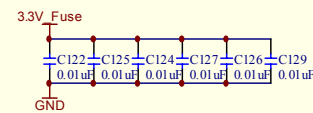

MEM_Vert_SRAM_Data[31_0] Vert SRAM Data[31_0]
 MEM_Vert_SRAM_Add[20_0] Vert SRAM Add[20_0]

MEM_Hor_SRAM_Data[31_0] Hor SRAM Data[31_0]
 MEM_Hor_SRAM_Add[20_0] Hor SRAM Add[20_0]

MEM_PM_SRAM_Data[31_0] PM SRAM Data[31_0]
 MEM_PM_SRAM_Add[20_0] PM SRAM Add[20_0]

DAB64x: H,V & PM Synchronous SRAM

Revision 0 Drawing #: 09/05/2005
 Sheet #: 10 of 13 Size: C
 Drawn by: Daryl Bishop Date: 09/05/2005
 TRIUMF 4004 Westbrook Mall Vancouver, B.C. Canada
 G:\AHWP\ROTEL\SC\REV2\AS
 File: D:\My Documents\Docs\DAB\DAB64x Rev1\DAB64x Synch SRAM93h.Dwg