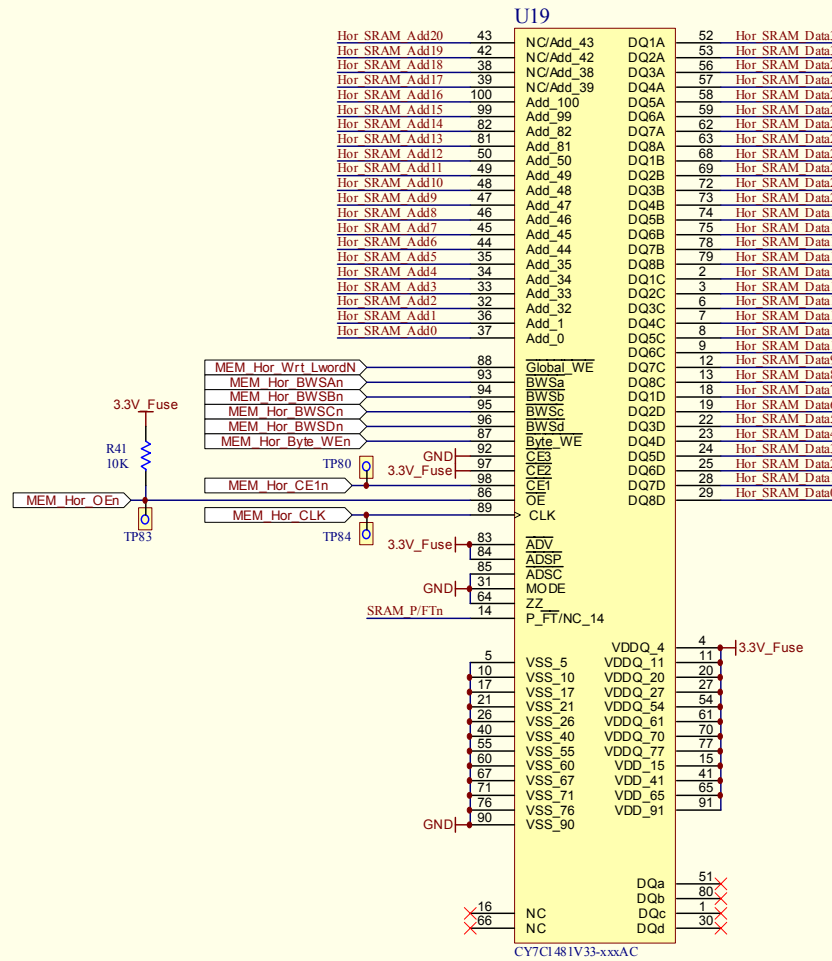

MEM_Vert_SRAM_Data[31_0] Vert SRAM Data[31_0]
 MEM_Vert_SRAM_Add[20_0] Vert SRAM Add[20_0]

MEM_Hor_SRAM_Data[31_0] Hor SRAM Data[31_0]
 MEM_Hor_SRAM_Add[20_0] Hor SRAM Add[20_0]

MEM_PM_SRAM_Data[31_0] PM SRAM Data[31_0]
 MEM_PM_SRAM_Add[20_0] PM SRAM Add[20_0]

DAB64x: H,V & PM Synchronous SRAM

Revision 0 Drawing #: 09/05/2005
 Sheet #: 10 of 13 Size: C
 Drawn by: Daryl Bishop Date: 09/05/2005
 TRIUMF 4004 Westbrook Mall Vancouver, B.C. Canada
 G:\AHWP\ROTEL\SC\REV2\AS
 File: D:\My Documents\Docs\DAB\DAB64x Rev1\DAB64x Synch SRAM93h.Dwg