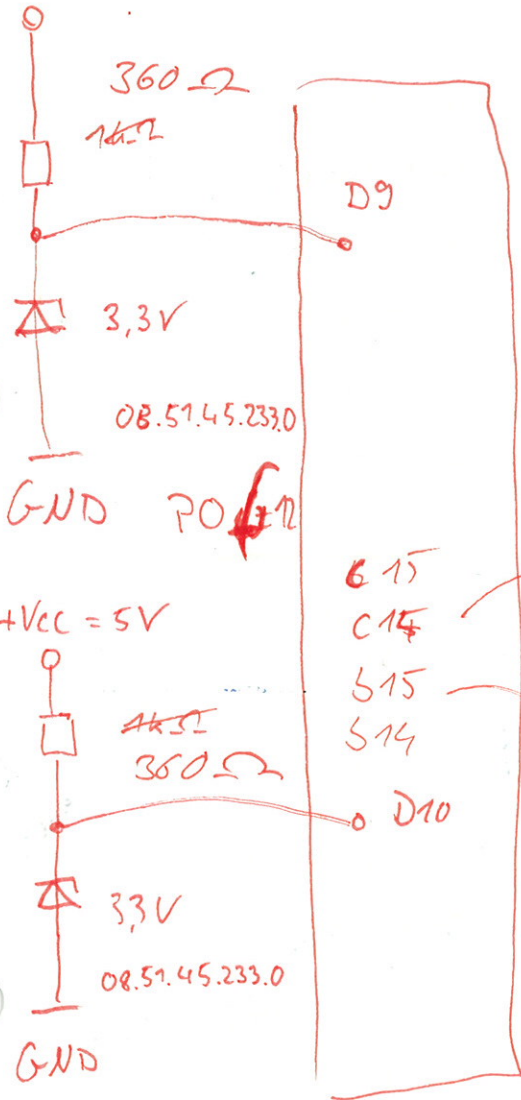

Daisy-Chain DAB Card

+Vcc = 5V (PO b12)

E15
C14
S15
S14

z 14 or ↓ 14
PO b13

z 15 or ↓ 15

PO z 13

Slot 4

Strap.	connected	connected
	11	13
	E9	D9
	E10	D10.

41mm

Ewald
14/02/2006