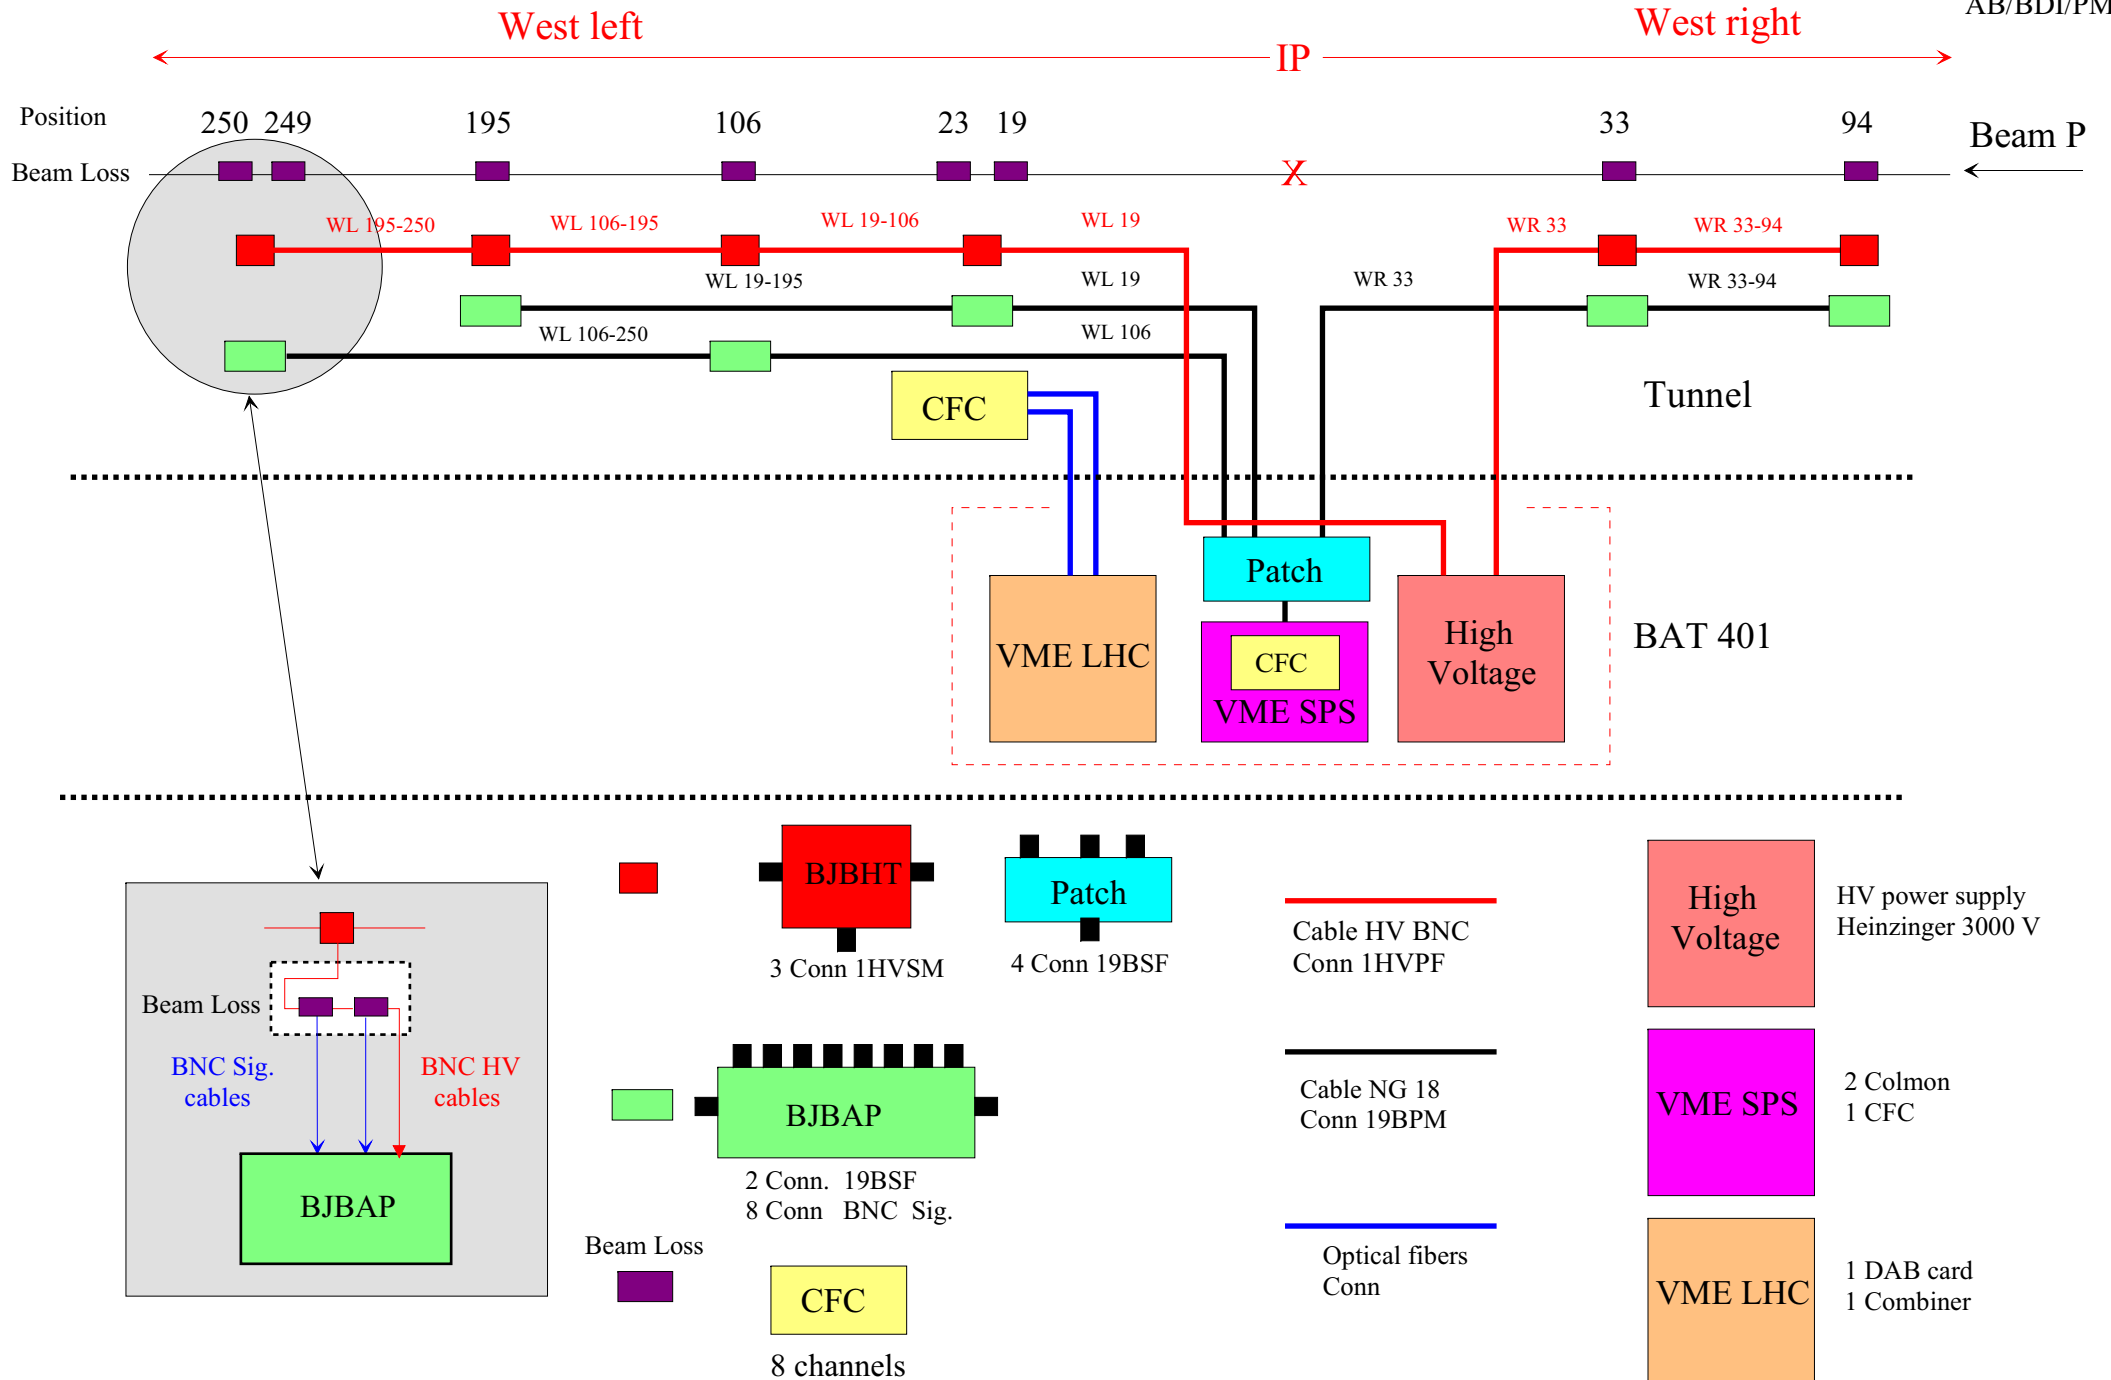

# DESY Beam Loss installation 2004

20/9/2004  
AB/BDI/PM

# DESY Beam Loss installation 2005

# BJBAP 1