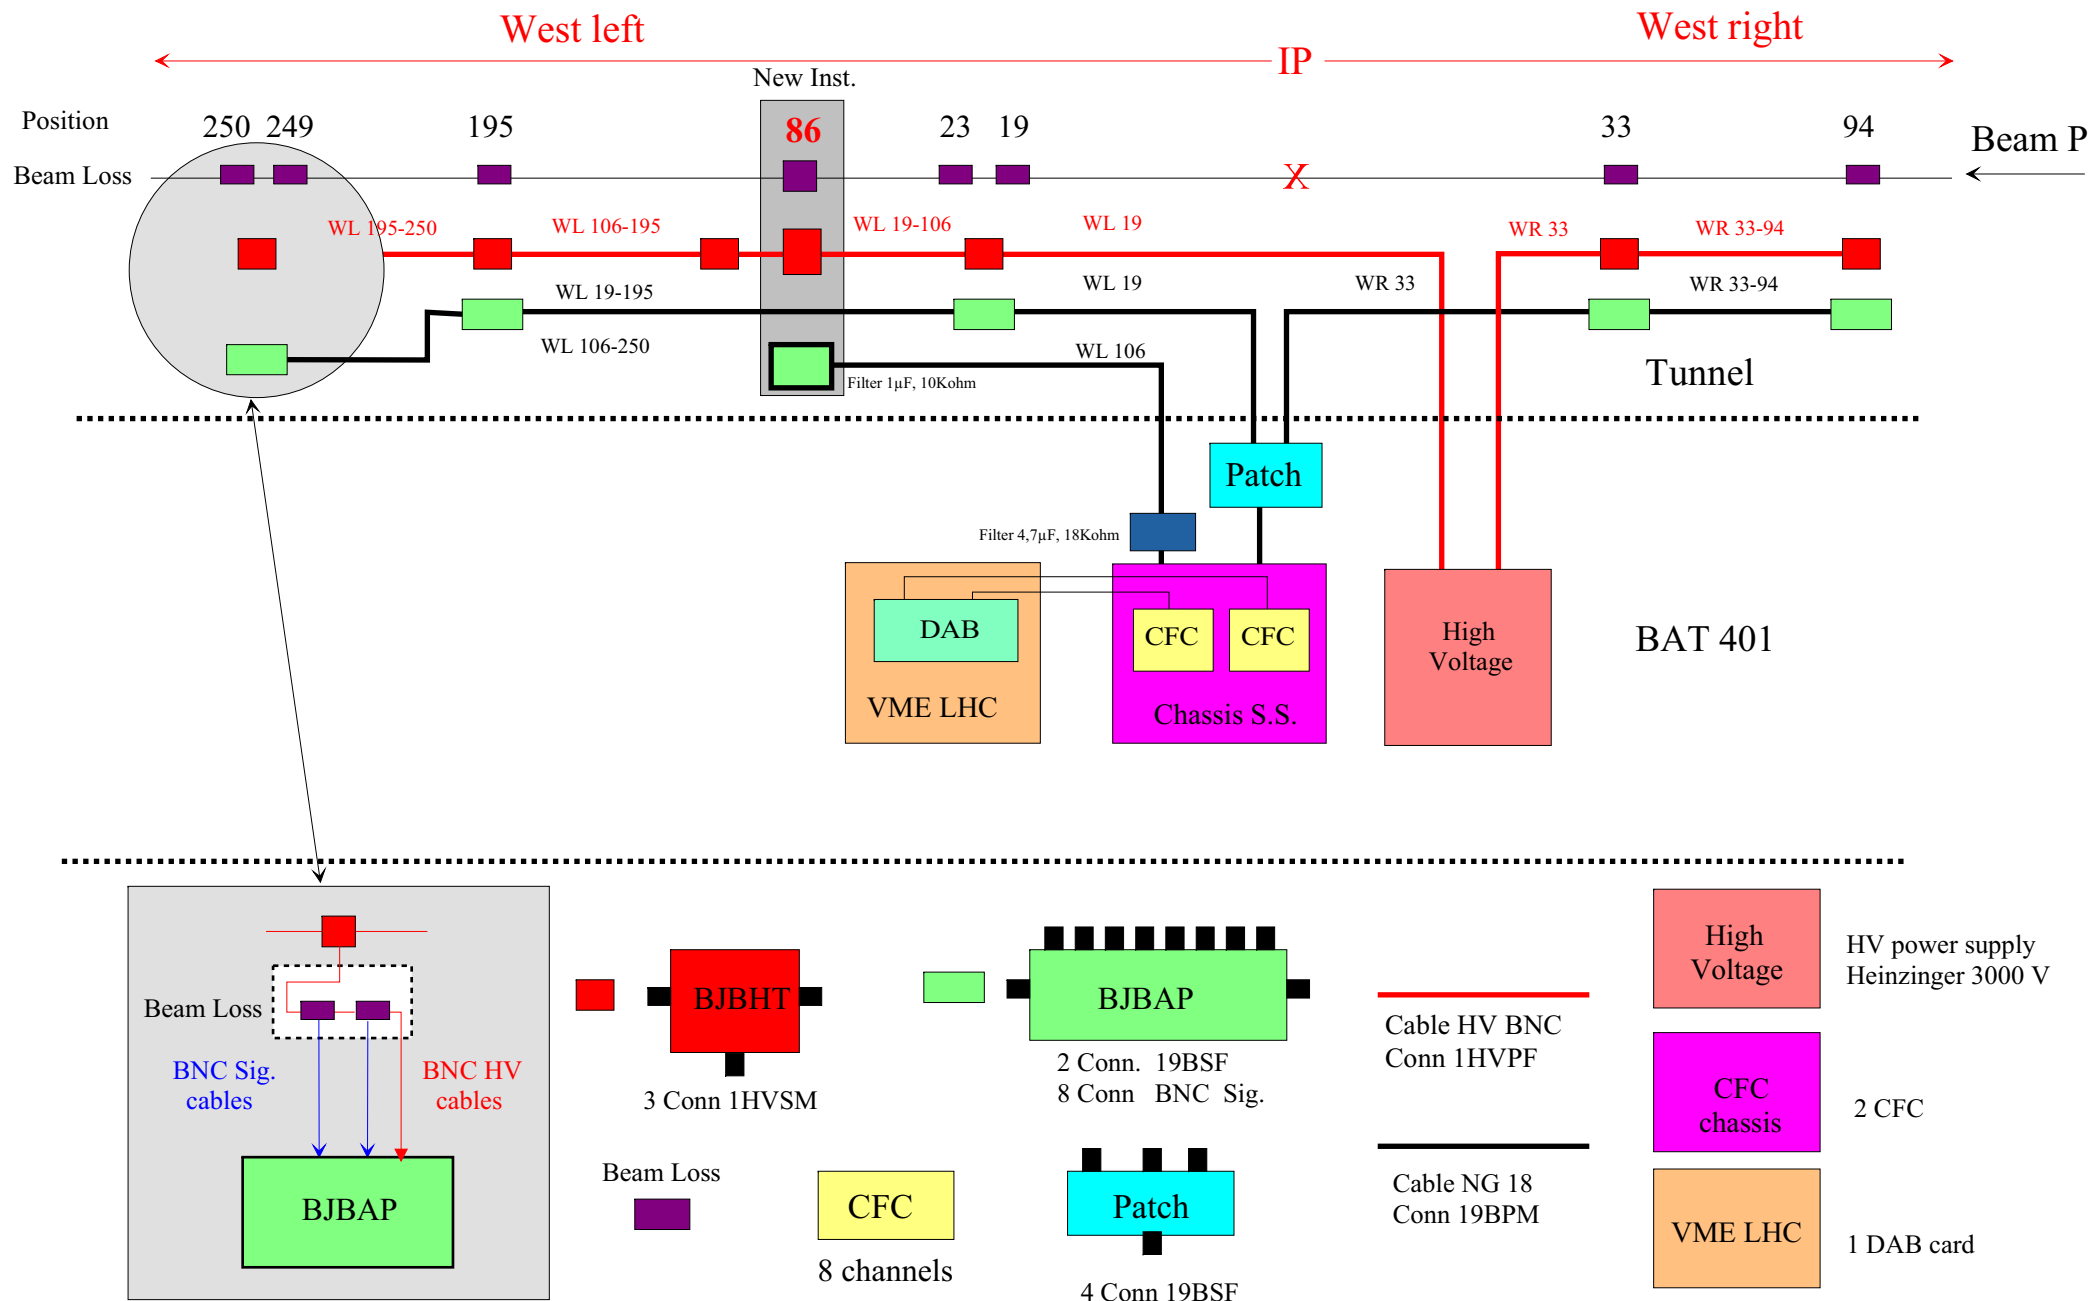

# DESY Beam Loss installation 2004

20/9/2004  
AB/BDI/PM

# DESY Beam Loss installation 2005

# BJBAP 1